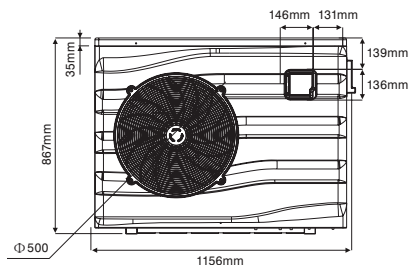

Model		Oasis X9	Oasis X13	Oasis X19	Oasis X24	Oasis X28	Oasis X28 T
Performance Condition: 27°C Air / 26°C Water							
Heating Capacity	kW	8.5	13	19.3	26.1	28.8	28.8
Heating Power Input	kW	1.48	1.9	2.85	3.8	4.3	4.3
Running Current	A	7	8.7	13	17.5	21.3	8.7
Power Supply	V/Hz	10 AMP plug	10 AMP plug	240V / 50Hz	240V / 50Hz	240V / 50Hz	400 / 3 / 50

OASIS X9/X13 dimensions

OASIS X19/X24 dimensions

OASIS X28/X28T dimensions

Contact Sunlover Heating to find out more about our Heat Pump Range

Head Office
62 Parkhurst Dr
Knoxfield VIC 3180
T: 03 9887 2131