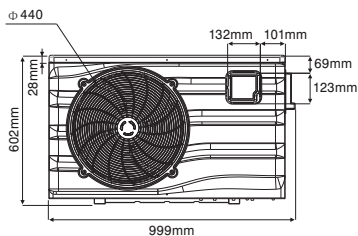

Model		Oasis X9	Oasis X13	Oasis X19	Oasis X24	Oasis X28	Oasis X28 T
Performance Condition: 27°C Air / 26°C Water							
Heating Capacity	kW	8.5	13	19.3	26.1	28.8	28.8
Heating Power Input	kW	1.48	1.9	2.85	3.8	4.3	4.3
Running Current	A	7	8.7	13	17.5	21.3	8.7
Power Supply	V/Hz	10 AMP plug	10 AMP plug	240V / 50Hz	240V / 50Hz	240V / 50Hz	400 / 3 / 50

OASIS X9/X13 dimensions

OASIS X19/X24 dimensions

OASIS X28/X28T dimensions

Contact Sunlover Heating to find out more about our Heat Pump Range

Head Office
62 Parkhurst Dr
Knoxfield VIC 3180
T: 03 9887 2131