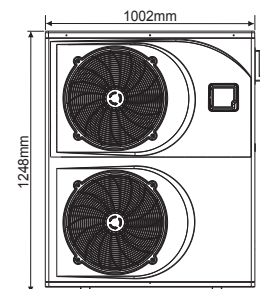

Model		Oasis X9	Oasis X13	Oasis X19	Oasis X24	Oasis X28	Oasis X28 T
Performance Condition: 27°C Air / 26°C Water							
Heating Capacity	kW	8.5	13	19.3	26.1	28.8	28.8
Heating Power Input	kW	1.48	1.9	2.85	3.8	4.3	4.3
Running Current	A	7	8.7	13	17.5	21.3	8.7
Power Supply	V/Hz	10 AMP plug	10 AMP plug	240V / 50Hz	240V / 50Hz	240V / 50Hz	400 / 3 / 50

OASIS X9/X13 dimensions

OASIS X19/X24 dimensions

OASIS X28/X28T dimensions

Contact Sunlover Heating to find out more about our Heat Pump Range

Head Office
62 Parkhurst Dr
Knoxfield VIC 3180
T: 03 9887 2131