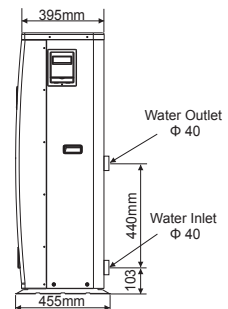

OASIS X9/X13 dimensions

OASIS X19/X24 dimensions

OASIS X28/X28T dimensions

Contact Sunlover Heating to find out more about our Heat Pump Range

Head Office
62 Parkhurst Dr
Knoxfield VIC 3180
T: 03 9887 2131