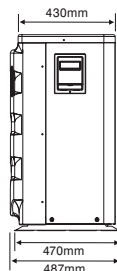

OASIS X9/X13 dimensions

OASIS X19/X24 dimensions

OASIS X28/X28T dimensions

Contact Sunlover Heating to find out more about our Heat Pump Range

Head Office
62 Parkhurst Dr
Knoxfield VIC 3180
T: 03 9887 2131