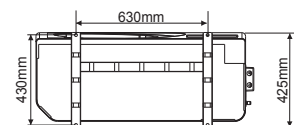

OASIS X9/X13 dimensions

OASIS X19/X24 dimensions

OASIS X28/X28T dimensions

Contact Sunlover Heating to find out more about our Heat Pump Range

Head Office
62 Parkhurst Dr
Knoxfield VIC 3180
T: 03 9887 2131