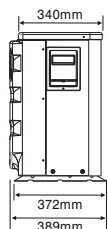

OASIS X9/X13 dimensions

OASIS X19/X24 dimensions

OASIS X28/X28T dimensions

Contact Sunlover Heating to find out more about our Heat Pump Range

Head Office
62 Parkhurst Dr
Knoxfield VIC 3180
T: 03 9887 2131