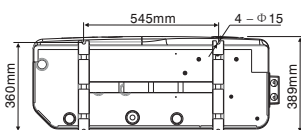

OASIS X9/X13 dimensions

OASIS X19/X24 dimensions

OASIS X28/X28T dimensions

Contact Sunlover Heating to find out more about our Heat Pump Range

Head Office
62 Parkhurst Dr
Knoxfield VIC 3180
T: 03 9887 2131