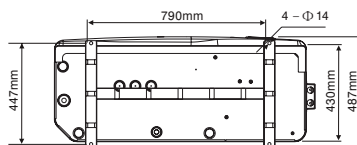

OASIS X9/X13 dimensions

OASIS X19/X24 dimensions

OASIS X28/X28T dimensions

Contact Sunlover Heating to find out more about our Heat Pump Range

Head Office
62 Parkhurst Dr
Knoxfield VIC 3180
T: 03 9887 2131